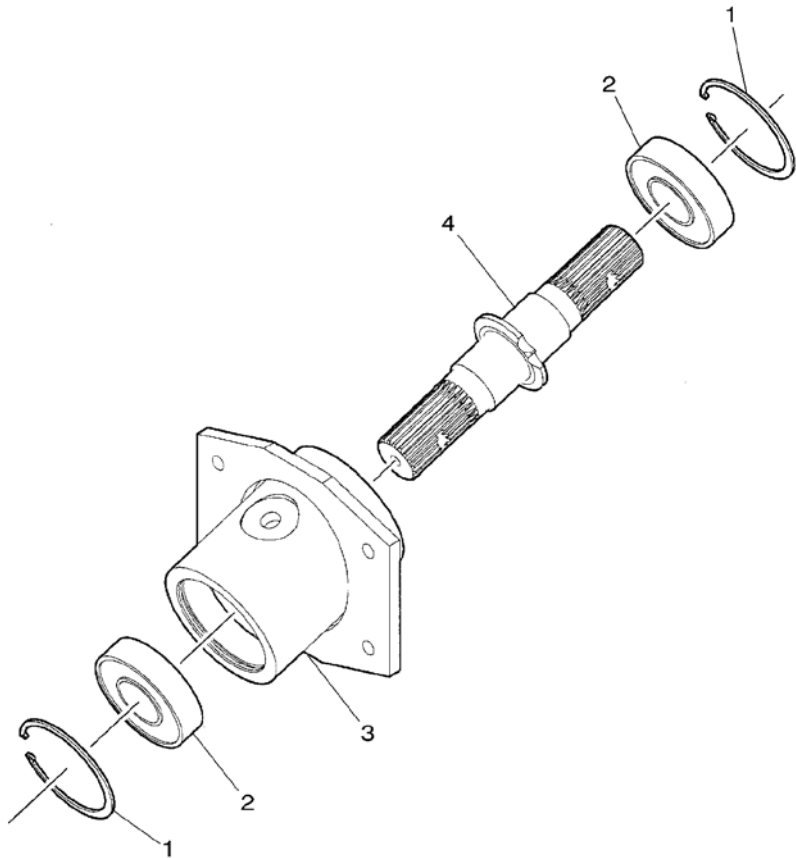

Transmission
Transmission
Getriebe
Transmissions
Transmission

10-25

5-BA01-051-A

1 *355994X1

2 *391069X1

3 *700139437P

4 *700139441

2 RING

2 BEAR. 6309 2RS

1 SUPPORT

1 SHAFT

ANNEAU

ANELLO

RLT 6309 2RS

CUSC. 6309 2RS

SUPPORT

SUPPORTO

ARBRE

ALBERO

RING

ARO

LAGER 6309 2RS

RODA. 6309 2RS

LAGERUNG

DISPOS.DE SOSTEN

WELLE

ARBOL