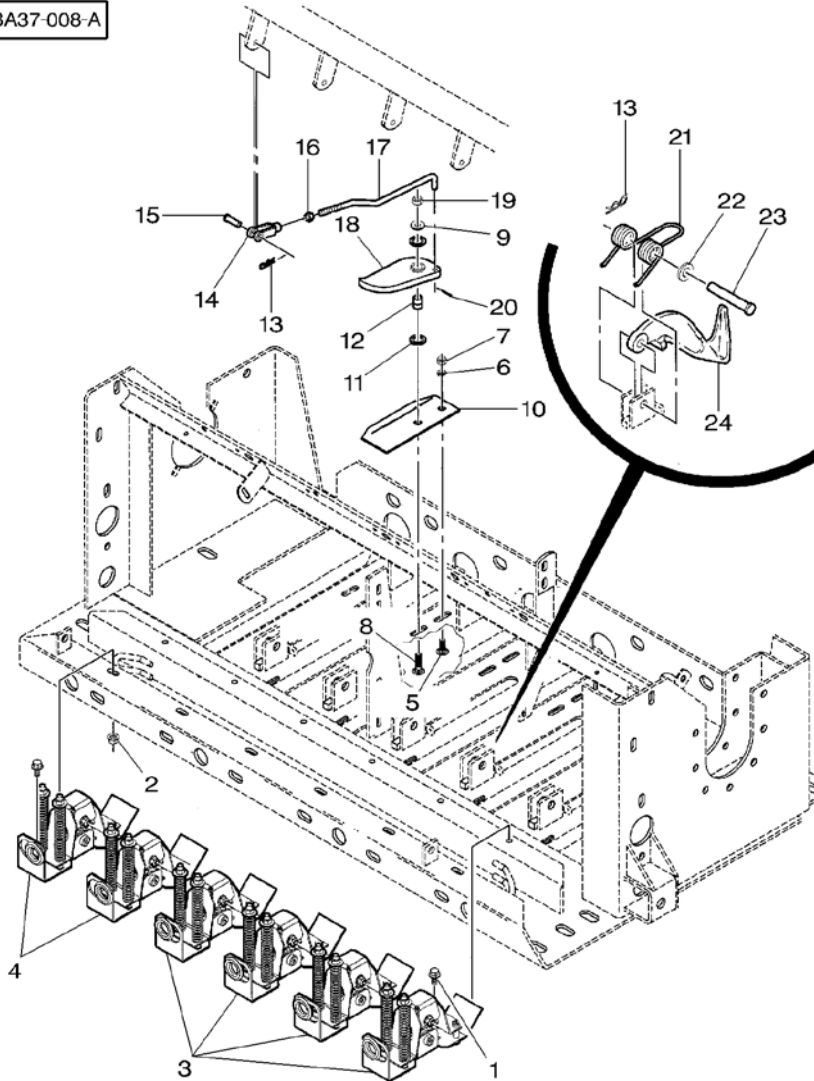

Knotter Control
Commande Des Noueurs
Binderantrieb
Comando Legatore
Mando Del Anudadora

Frame
Bati
Rahmen
Telaio
Bastidor

50-70

➔ H.M 74236

5-BA37-008-A

1 ★7703432	3/8"-16 X 3/4	12 SCREW	VIS	SCHRAUBE
2 ★704247	3/8"-16	12 LOCKNUT	VITE	TORNILLO
3 ★700139338P		4 TENSIONER	ECROU BLOCAGE	FLACHMUTTER
4 ★700139336P		2 TENSIONER	AUTOBLOCCANTE	CONTRATUERCA
5 ★70922786	3/8"-16 X 1	6 BOLT	TENDEUR	SPANNER
6 ★353434X1	3/8"	6 LOCK WASHER	TENDITORE	TENSOR
7 ★355566X1	3/8"-16	6 NUT UNC	TENDITORE	SPANNER
8 ★364965X1	3/83-16 X 1-1/2	6 BOLT UNC	BOULON	MASCH.SCHRAUBE
9 ★355619X1	3/8"	6 WASHER	BULLONE	PERNO
10 ★700122682P		6 PLATE	RONDELLE FREIN	FEDERRING
11 ★8044695		12 SEAL	ROSETTA ELASTICA	ARANDELA GROWER
12 ★700122681P		6 BUSH	ECROU UNC	MUTTER UNC
13 ★98-2107		11 PIN	DADO UNC	TUERCA UNC
14 ★70924121		6 YOKE	BOULON UNC	MASCH.SCHRB.UNC
15 ★63586	3/8" X 1-1/8	6 CLEVIS PIN	BULLONE UNC	PERNO UNC
16 ★70918403	3/8"-24	6 NUT	RONDELLE	UNTERLEGSCHIEBE
17 ★6523740P		6 ROD	RONDELLA	ARANDELA
18 ★700113345P		6 FINGER	PLAQUE	PLATTE
19 ★10163	3/8"-16	6 NUT	PIASTRA	PLATO
20 ★354057X1	1/8" X 3/4	12 PIN	JOINT ETANCHEITE	DICHTRING
21 ★700706376		5 SPRING	PARAOLIO	RETN
22 ★Y705582	5/8"	5 WASHER	BAGUE	BUCHSE
23 ★700706685	5/8" X 3-3/4	5 CLEVIS PIN	BOCCOLA	CASQUILLO
24 ★700137655P		5 DOG	GOUPILLE	BOLZEN
			PERNO	PASADOR
			RESSORT	GELENKGABEL
			MOLLA	YUGO
			RONDELLE	SPLINTBOLZEN
			RONDELLA	BULON CILINDRICO
			AXE	MUTTER
			PERNO D'ATTACCO	TUERCA
			CHIEN	BOLZEN
			CANE	PASADOR
				FEDER
				MUELLE
				UNTERLEGSCHIEBE
				ARANDELA
				SPLINTBOLZEN
				BULON CILINDRICO
				KLAUE
				PRISIONERO