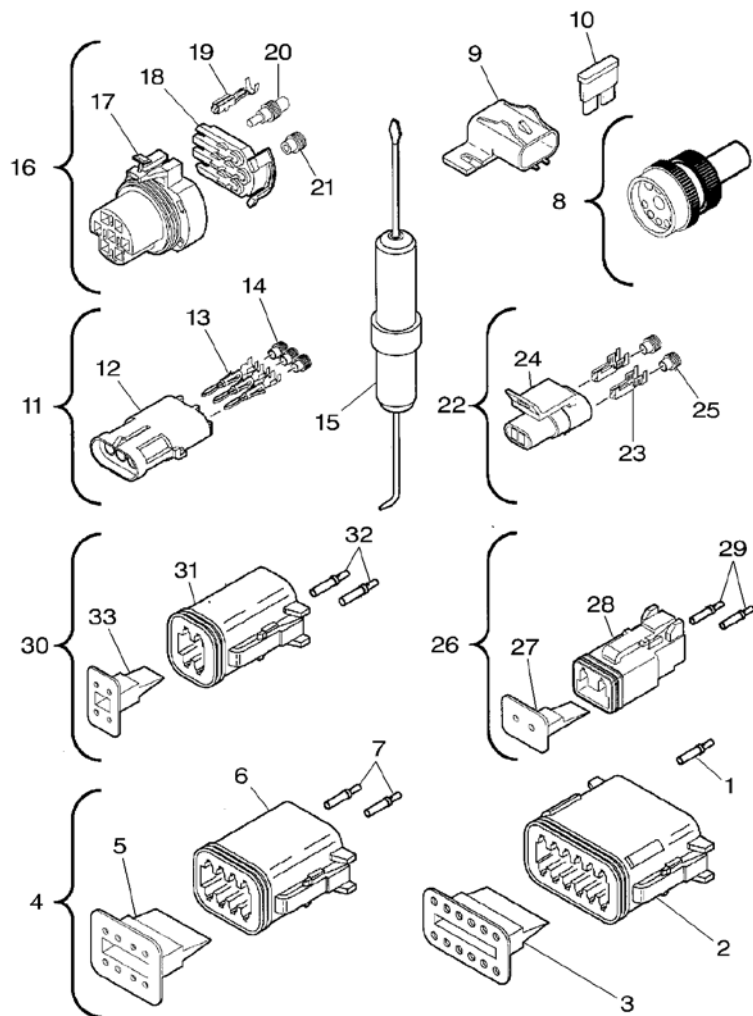

Electrical Plug
Prise Electrique
Elektrischer Stecker
Presaelettricità
Tomacorriente

30-105

5-BA64-016-C

1	700719870	(16-18) FEMALE	12	CONNECTOR	BORNE	DOPPELNIPPEL
2	700719863		1	HOUSING	MORSETTO	CONECTOR
3	700719868		1	CLIP	CARTER	GEHAEUSE
4	700720802	(8 PIN)	1	KIT, REPAIR	CARCASSA	ALOJAMIENTO
5	700720764	4	1	CLIP	CLIP	SCHELLE
6	700720762	4	1	HOUSING	FERMAGLIO	CRAPA RETEN
7	N858482	4 (14-16) FEMALE	1	KIT, REPAIR	JEU REPARATION	REPARATURSATZ
7	700719870	4 (16-18) FEMALE	1	KIT, REPAIR	KIT RIPARAZIONE	JUEGO REPARACION
8	N858734	(9 WAY)	1	CLIP	CLIP	SCHELLE
9	700720586		1	HOUSING	FERMAGLIO	CRAPA RETEN
10	3387318M1	5 Amp	8	CONNECTOR	CARTER	GEHAEUSE
10	1695966M1	15 Amp	8	CONNECTOR	CARCASSA	ALOJAMIENTO
11	700718599	(3 PIN)	1	KIT, REPAIR	BORNE	DOPPELNIPPEL
12	700706413	11 (3 PIN)	1	KIT, REPAIR	MORSETTO	CONECTOR
13	700706401	11 (18-20 GAUGE)	1	KIT, REPAIR	BORNE	DOPPELNIPPEL
14	700706400	11 (18-20 GAUGE)	1	KIT, REPAIR	MORSETTO	CONECTOR
15	700719871		1	KIT, REPAIR	MORSETTO	CONECTOR
16	N858736	(12 WAY)	1	KIT, REPAIR	JOINT ETANCHEITE	DICHTRING
17	N858742	16	1	TOOL	PARAOLIO	RETEN
18	N858747	16	1	TOOL	OUTIL	WERKZEUG
19	N857482	16 (12/14 GAUGE)	1	TOOL	ATTREZZO	HERRAMIENTA
20	N858743	16 (16-18) FEMALE	1	TOOL	JEU	SATZ
21	N858677	16	1	TOOL	KIT	JUEGO
22	700720807		1	CONNECTOR	BORNE	DOPPELNIPPEL
23	72514694	22	1	CONNECTOR	MORSETTO	CONECTOR
24	72514693	22 (2 PIN)	1	CONNECTOR	TERMINAL	TERMINAL
			2	CONNECTOR	TERMINALE	TERMINAL
			4	CONNECTOR	MANCHON	TERMINAL
			6	CONNECTOR	MANICOTTO	HUELSE
			16	CONNECTOR	BORNE	MANCHA
			16	CONNECTOR	MORSETTO	DOPPELNIPPEL
			16	CONNECTOR	BOUCHON	CONECTOR
			16	CONNECTOR	TAPPO	VERSCHL.STOPFEN
			16	CONNECTOR	TAPPO	TAPON
			16	CONNECTOR	JEU REPARATION	REPARATURSATZ
			16	CONNECTOR	KIT RIPARAZIONE	JUEGO REPARACION
			16	CONNECTOR	COSSE	MUFFE
			16	CONNECTOR	BUSSOLA	DEDAL
			16	CONNECTOR	BORNE	DOPPELNIPPEL
			16	CONNECTOR	MORSETTO	CONECTOR