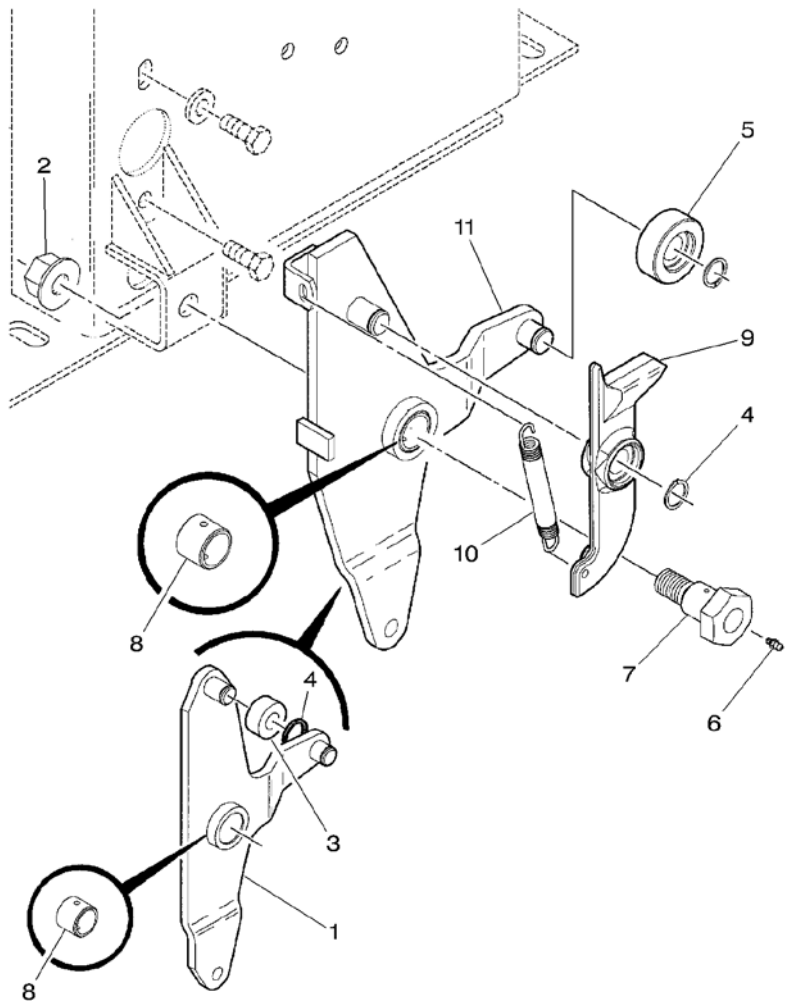

Star Wheel
 Declencheur
 Strohrad
 Braccio Di Scatto
 Rueda Medicion

50-75

5-BA33-005-B

- 1 ★700137490P [A]
- 2 ★700703923 3/4"-10
- 3 ★700124056P [A]
- 4 70927732
- 5 ★700138225
- 6 70923219 1/4"-28
- 7 ★700137492
- 8 ★8050536
- 9 700138224
- 10 700714166
- 11 700138219