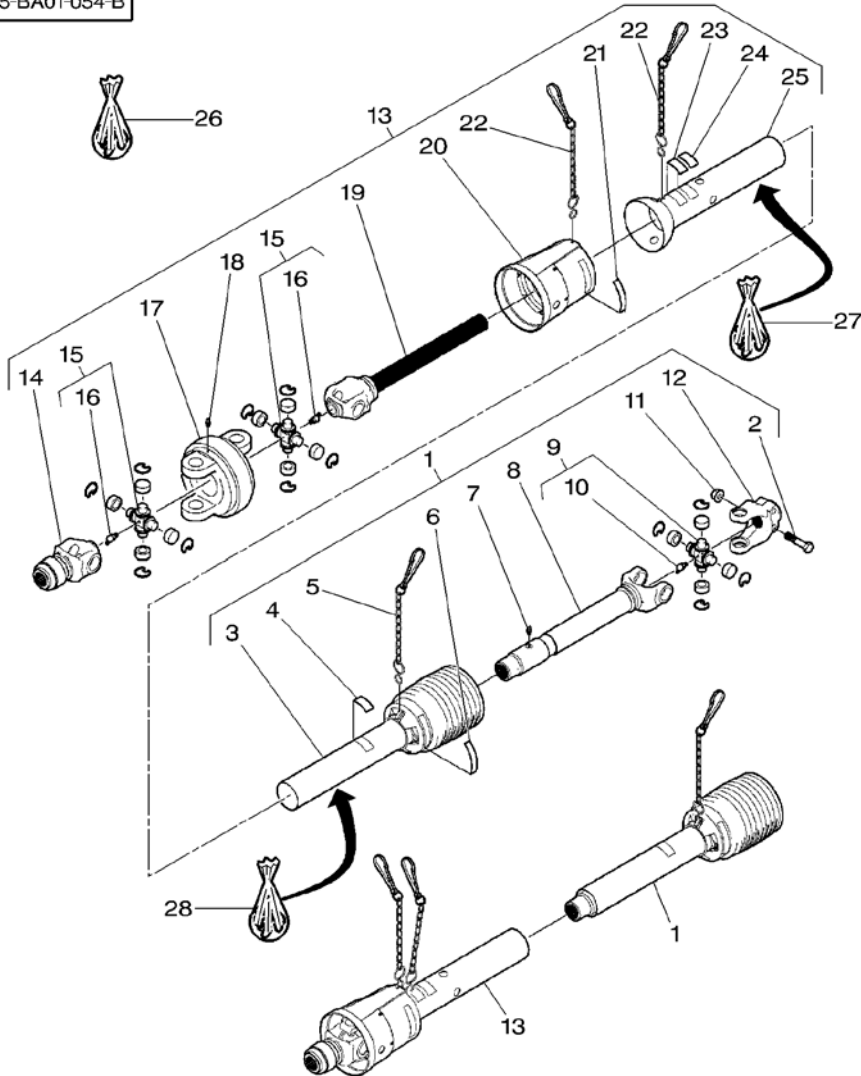

Transmission
Transmission
Getriebe
Transmissione
Transmission

10-45

Type 3 1-3/4 X 20 Splines - Auto Lock
Type 3 1-3/4 X 20 Cannelures - Auto Lock
Type 3 1-3/4 X 20 Rillen - Auto Lock
Type 3 1-3/4 X 20 Scanalature - Auto Lock
Type 3 1-3/4 X 20 Estrias - Auto Lock

5-BA01-054-B

1★700723264		1 SHAFT	ARBRE	WELLE
2★70921576	1 5/8"-11 X 3	1 CAPSCREW	ALBERO	ARBOL
3★700723226	1	1 GUARD	VIS BOUCHON	HUTSCHRAUBE
4★210371	1	1 DECAL	TAPPO A VITE	TORNILLO TAPON
5★700720152	1	1 KIT, CHAIN	GARDE	SCHUTZVORR
6★700715035	1	1 DECAL	PROTEZIONE	DEFENSA
7★70923219	1 1/4"-28	1 GREASER	DECALCOMANIE	AUFKLEBER
8★700721778	1	1 YOKE	DECALCOMANIA	CALCOMANIA
9★7815053	1	1 KIT	JEU CHAINES	KETTENSATZ
10★13223X	9 1/8"-27 X 65	1 NIPPLE	KIT CATENA	CADENA JUEGO
11★700711198	1 5/8"-11	1 NUT	DECALCOMANIE	AUFKLEBER
12★700721794	1	1 YOKE	DECALCOMANIA	CALCOMANIA
13★700721780	1	1 SHAFT	GRAISSEUR	FETTNIPPEL
14★700720203	13	1 YOKE	INGRASSATORE	ENGRASADOR
15★700712574	13	2 KIT	CHAPE ARTICULAT	GELENKGABEL
16★13223X	15 1/8"-27 X 65	1 NIPPLE	FORCELLA	YUGO
17★700723271	13	1 HOUSING	JEU	SATZ
18★70923219	13 1/4"-28	1 GREASER	KIT	JUEGO
19★700721799	13	1 SHAFT	GRAISSEUR COUDE	NIPPEL
20★700723269	13	1 KIT, GUARD	NIPPLIO	NIPLE
21★700715035	13	1 DECAL	CARTER	GEHAEUSE
22★700720152	13	2 KIT, CHAIN	CARCASSA	ALOJAMIENTO
23★700707960	13	1 DECAL	GRAISSEUR	FETTNIPPEL
24★700721801	13	1 GUARD	INGRASSATORE	ENGRASADOR
25★700723267	13	1 GUARD	ARBRE	WELLE
26★700711425	AUTO-LOCK	1 KIT	ALBERO	ARBOL
			JEU GARANTS	SCHUTZVORR.SATZ
			KIT SCORTA	PROTECTOR JUEGO
			DECALCOMANIE	AUFKLEBER
			DECALCOMANIA	CALCOMANIA
			JEU CHAINES	KETTENSATZ
			KIT CATENA	CADENA JUEGO
			DECALCOMANIE	AUFKLEBER
			DECALCOMANIA	CALCOMANIA
			GARDE	SCHUTZVORR
			PROTEZIONE	DEFENSA
			GARDE	SCHUTZVORR
			PROTEZIONE	DEFENSA
			JEU	SATZ
			KIT	JUEGO