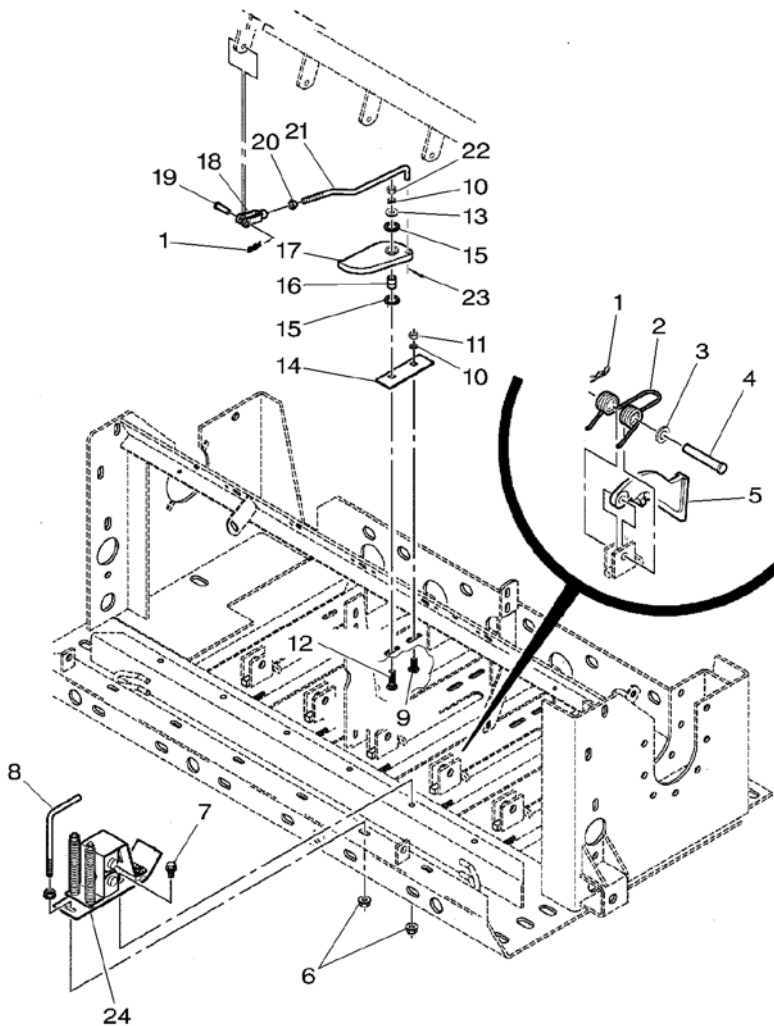

Knotter Control
Commande Des Noueurs
Bänderantrieb
Comando Legatore
Mando Del Anudadora

Frame
Bati
Rahmen
Telaio
Bastidor

50-65

➔ H.M 74235

5-BA37-002-B

1	98-2107		11	PIN	GOUPILLE	BOLZEN
2	700706376				PERNO	PASADOR
3	★Y705582	5/8"	5	SPRING	RESSORT	FEDER
4	★700706685	5/8" X 3-3/4			MOLLA	MUELLE
5	★700137655P		5	WASHER	RONDELLE	UNTERLEGSCHIEBE
6	★704247	3/8"-16	5	CLEVIS PIN	RONDELLE	ARANDELA
7	★7703432	3/8"-16 X 3/4	5	DOG	AXE	SPLINTBOLZEN
8	702400048				PERNO D'ATTACCO	BULON CILINDRICO
9	★70922786	3/8"-16 X 1			CHIEN	KLAUE
10	★353434X1	3/8"	18	LOCKNUT	CANE	PRISIONERO
11	★355566X1	3/8"-16			ECROU BLOCAGE	FLACHMUTTER
12	★364965X1	3/8"-16 X 1-1/2	6	SCREW	AUTOBLOCCANTE	CONTRATUERCA
13	★355619X1	3/8"			VIS	SCHRAUBE
14	★700122682P		6	ROD	VITE	TORNILLO
15	8044695		6	BOLT	TRINGLE	STANGE
16	★700122681P				ASTA	VARILLA
17	★700113345P		6	BOLT	BOULON	MASCH.SCHRAUBE
18	★70924121	3/8"-24	18	LOCK WASHER	BULLONE	PERNO
19	★63586	3/8" X 1-1/8			RONDELLE FREIN	FEDERRING
20	★70918403	3/8"-24	6	NUT UNC	ROSETTA ELASTICA	ARANDELA GROWER
21	★6523740P		6	NUT UNC	ECROU UNC	MUTTER UNC
22	★70917421	3/8"-16	6	BOLT UNC	DADO UNC	TUERCA UNC
23	★354057X1	1/8" X 3/4	6	WASHER	BOULON UNC	MASCH.SCHRB.UNC
24	★		6	WASHER	BULLONE UNC	PERNO UNC
			6	PLATE	RONDELLE	UNTERLEGSCHIEBE
			12	SEAL	RONDELLE	ARANDELA
			6	BUSH	PLAQUE	PLATTE
			6	FINGER	PIASTRA	PLATO
			6	YOKE	JOINT ETANCHEITE	DICHTRING
			6	CLEVIS PIN	PARAOILIO	RETEN
			6	NUT	BAGUE	BUCHSE
			6	ROD	BOCCOLA	CASQUILLO
			6	NUT	DOIGT	FINGER
			12	PIN	DITO	DEDO
			6	TENSIONER	CHAPE ARTICULAT	GELENKGABEL
					FORCELLA	YUGO
					AXE	SPLINTBOLZEN
					PERNO D'ATTACCO	BULON CILINDRICO
					ECROU	MUTTER
					DADO	TUERCA
					TRINGLE	STANGE
					ASTA	VARILLA
					ECROU	MUTTER
					DADO	TUERCA
					GOUPILLE	BOLZEN
					PERNO	PASADOR
					TENDEUR	SPANNER
					TENDITORE	TENSOR