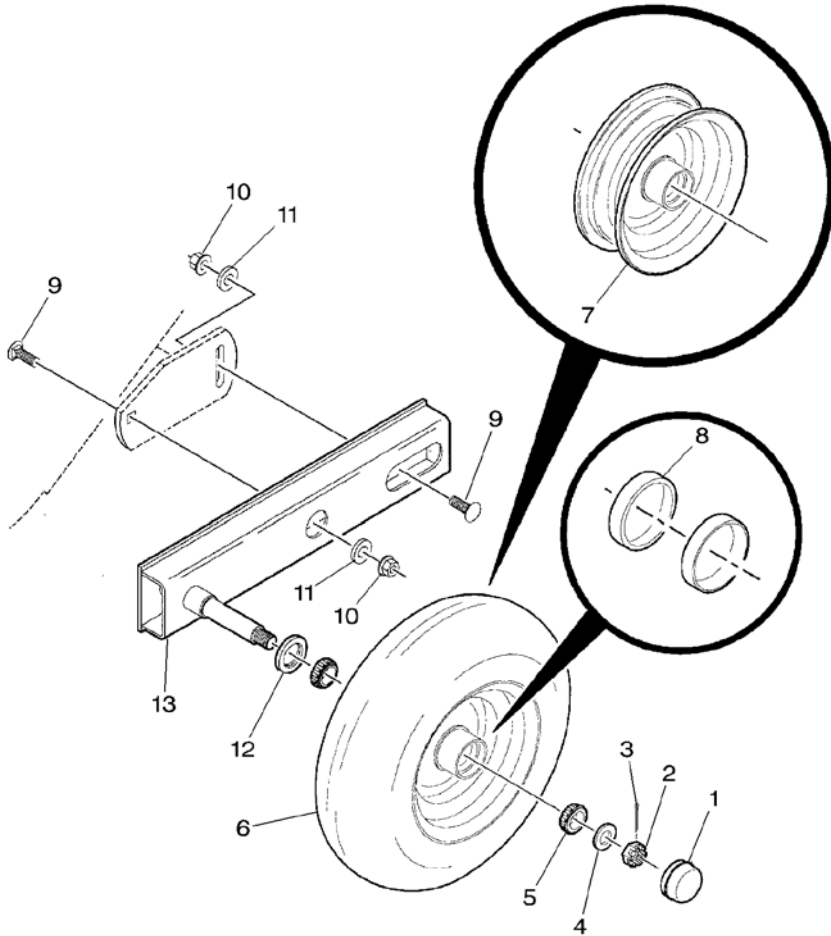

Wheel
Roues
Rader
Ruota
Rueda

20-175

Pickup
Pickup
Pickup
Recupero
Recogedora

5-BA28-009-C

1	26260		2	CAP	CHAPEAU	KAPPE
2	★7704208	3/4"-16	2	NUT	CAPPELLO	TAPA
3	★70918454	1/8" X 1-1/2	2	PIN	ECROU	MUTTER
4	Y705566	3/4"	2	WASHER	DADO	TUERCA
5	70341230		4	CONE	GOUPILLE	BOLZEN
6	★700722670		2	WHEEL	PERNO	PASADOR
7	★700708048	6	4	BEARING CUP	RONDELLE	UNTERLEGSCHIEBE
8	★832190M1	7	2	WHEEL	RONDELLA	ARANDELA
9	★364246X1	1/2"-13 X 1-1/2	4	BOLT	CONE	KONUS
10	★700714586	1/2"-13	2	FLAT WASHERS	CONO	CONO
11	★705541	1/2"	2	SEAL	ROUE	RAD
12	★70248372		2	STRUT	RUOTA	RUEDA
13	★700161334P		4		ROUE	RAD
			4		RUOTA	RUEDA
			4		CUVETTE ROULEMNT	LAGERAUSSENRING
			4		COPPA CUSCINETTO	ANILLO COJINETE
			4		BOULON	MASCH.SCHRAUBE
			4		BULLONE	PERNO
			4		ECROU	MUTTER
			4		DADO	TUERCA
			4		RONDELLES PLATES	UNTERLEGSCHIEBEN
			2		RONDELLE PIANE	ARANDELAS PLANAS
			2		JOINT ETANCHEITE	DICHTRING
			2		PARAOLIO	RETEN
			2		JAMBE DE FORCE	VERSTREBUNG
			2		PUNTONE	CODAL