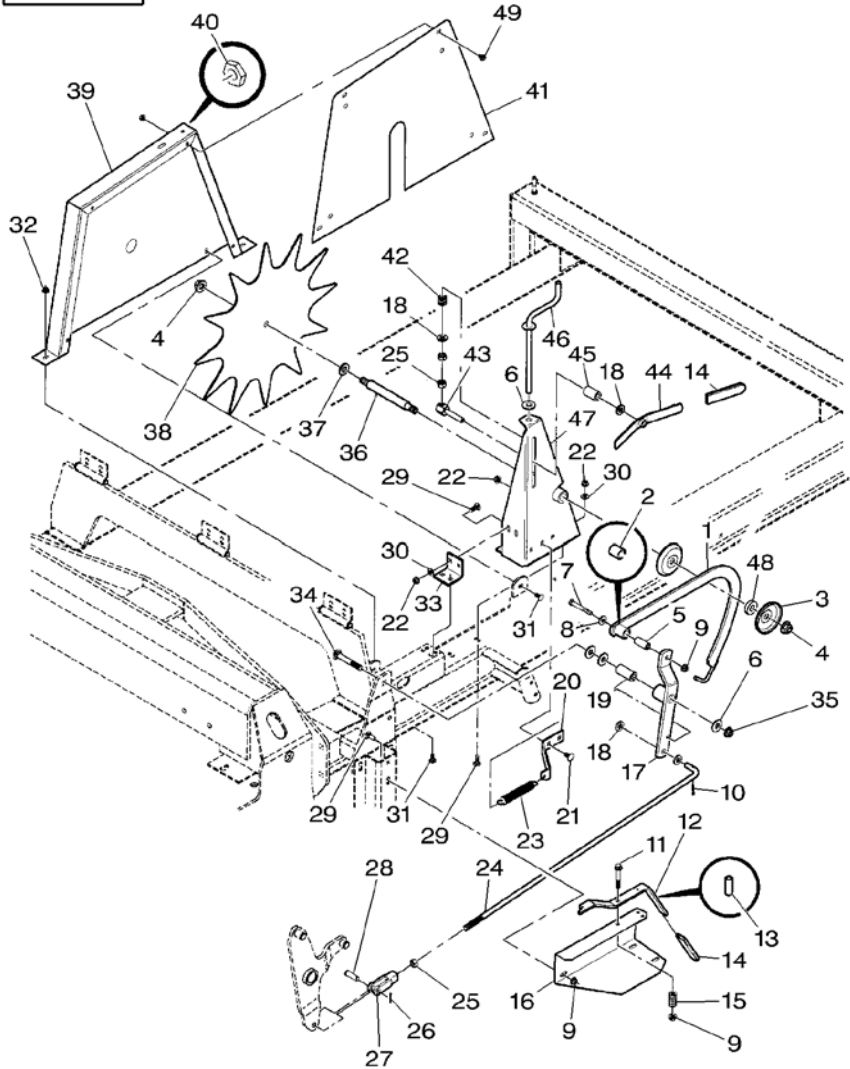

Star Wheel
Declencheur
Strohrad
Braccio Di Scatto
Rueda Medicion

50-80

5-BA33-006-B

1 ★ 700123857	➡ HM 74235	1 ARM	BRAS BRACCIO	ARM BRAZO
1 ★ 700136931P	➡ HM 74236	1 ARM	BRAS BRACCIO	ARM BRAZO
2 ★ 6176655	1 ➡ HM 74235	1 BUSH	BAGUE BOCCOLA	BUCHSE CASQUILLO
3 ★ 700123850P		2 SHIELD	TOLE RIPARO	SCHILD BLINDAJE
4 ★ 700703922	5/8"-11	3 TOP LOCKNUT	ECROU FREIN DADO DI TESTA	SELBSTS.MUTTER CONTRATUERCA SUP
5 ★ 700109003P		1 BUSH	BAGUE BOCCOLA	BUCHSE CASQUILLO
6 ★ 700711557	1/2"	4 WASHER	RONDELLE RONDELLA	UNTERLEGSSCHEIBE ARANDELA
7 ★ 354271X1	3/8"-16 X 2-3/4	1 BOLT UNC	BOULON UNC BULLONE UNC	MASCH.SCHRB.UNC PERNO UNC
8 ★ 700702916	3/8"	1 WASHER	RONDELLE RONDELLA	UNTERLEGSSCHEIBE ARANDELA
9 ★ Y704734	3/8"-16	4 TOP LOCKNUT	ECROU FREIN DADO DI TESTA	SELBSTS.MUTTER CONTRATUERCA SUP
10 ★ 354066X1	5/32" X 1	2 PIN	GOUPILLE PERNO	BOLZEN PASADOR
11 ★ 369250X1	3/8"-16 X 2-1/2	1 BOLT	BOULON BULLONE	MASCH.SCHRAUBE PERNO
12 ★ 700129686P		1 LEVER	LEVIER LEVA	HEBEL PALANCA
13 ★ 70921292	12 1/4" X 1/2	1 PIN	GOUPILLE PERNO	BOLZEN PASADOR
14 ★ 827360		5 GRIP	MANCHE IMPUGNATURA	GRIFF EMPUNADURA
15 58644		1 SPRING	RESSORT MOLLA	FEDER MUELLE
16 ★ 700129689P		1 SUPPORT	SUPPORT SUPPORTO	LAGERUNG DISPOS.DE SOSTEN
17 ★ 700123852P		1 ARM	BRAS BRACCIO	ARM BRAZO
18 ★ 705541	1/2"	4 FLAT WASHERS	RONDELLES PLATES RONDELLE PIANE	UNTERLEGSSCHEIBEN ARANDELAS PLANAS
19 ★ 6621825P		1 SPACER	ENTRETROISE DISTANZIALE	ABSTANDSTUECK PIEZA DISTANCIA
20 ★ 700134937P	➡ HM 74235	1 SUPPORT	SUPPORT SUPPORTO	LAGERUNG DISPOS.DE SOSTEN
20 ★ 700136934P	➡ HM 74236	1 SUPPORT	SUPPORT SUPPORTO	LAGERUNG DISPOS.DE SOSTEN
21 ★ 70922784	➡ HM 74235	2 BOLT	BOULON BULLONE	MASCH.SCHRAUBE PERNO
21 ★ 70922786	➡ HM 74236	2 BOLT	BOULON BULLONE	MASCH.SCHRAUBE PERNO
22 ★ 700711238	3/8"-16 X 1 3/8"-16	8 NUT	ECROU DADO	MUTTER TUERCA
23 ★ 758441	➡ HM 74235	1 TENSION SPRING	RESSORT TRACTION MOLLA TENDITRICE	ZUGFEDER RESORTE TENSOR