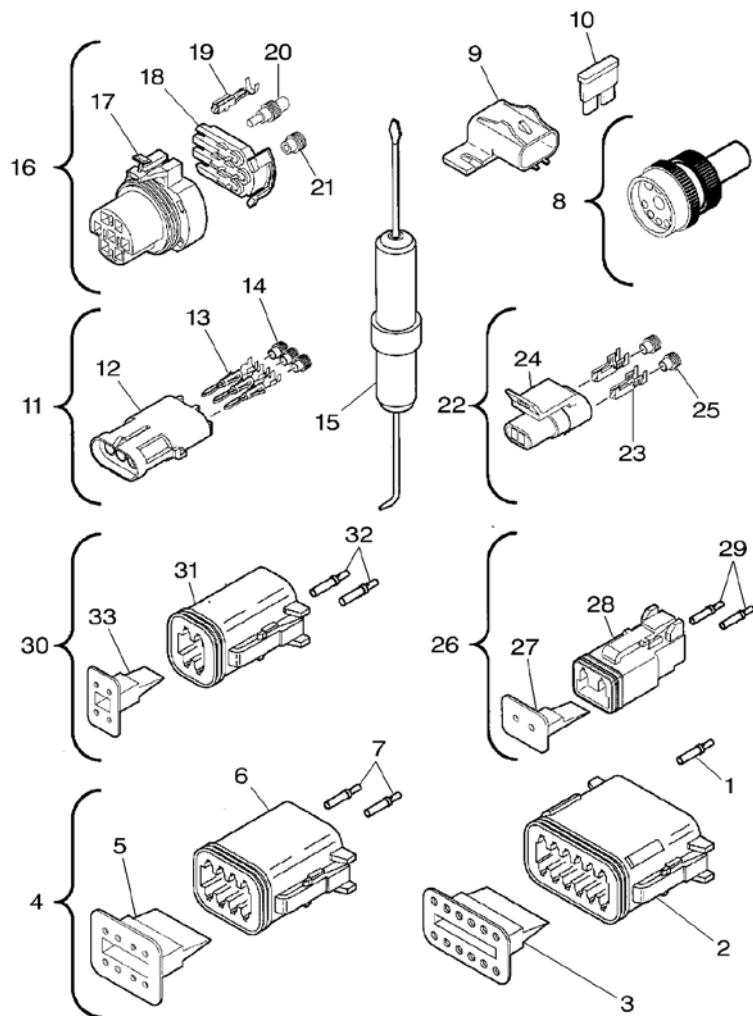

Electrical Plug
Prise Electrique
Elektrischer Stecker
Presaelettricità
Tomacorriente

30-105

5-BA64-016-C

25	★N857459	22	2 SEAL	JOINT ETANCHEITE	DICHRING
26	★700720800	(2 PIN)	1 KIT, REPAIR	PARAOLIO	RETEN
27	★700720654	26	1 CLIP	JEU REPARATION	REPARATURSATZ
28	★700720655	26	1 HOUSING	KIT RIPARAZIONE	JUEGO REPARACION
29	★700719870	26 (16-18) FEMALE	2 CONNECTOR	CLIP	SCHELLE
29	★N858482	26 (14-16) FEMALE	2 CONNECTOR	FERMAGLIO	CRAPA RETEN
30	★700720801	(4 PIN)	1 KIT, REPAIR	CARTER	GEHAEUSE
31	★700720765	30	1 HOUSING	CARCASSA	ALOJAMIENTO
32	★700719870	30 (16-18) FEMALE	4 CONNECTOR	BORNE	DOPPELNIPPEL
32	★N858482	30 (14-16) FEMALE	4 CONNECTOR	MORSETTO	CONECTOR
33	★700720766	30	1 CLIP	BORNE	DOPPELNIPPEL
				MORSETTO	CONECTOR
				JEU REPARATION	REPARATURSATZ
				KIT RIPARAZIONE	JUEGO REPARACION
				CARTER	GEHAEUSE
				CARCASSA	ALOJAMIENTO
				BORNE	DOPPELNIPPEL
				MORSETTO	CONECTOR
				BORNE	DOPPELNIPPEL
				MORSETTO	CONECTOR
				CLIP	SCHELLE
				FERMAGLIO	CRAPA RETEN